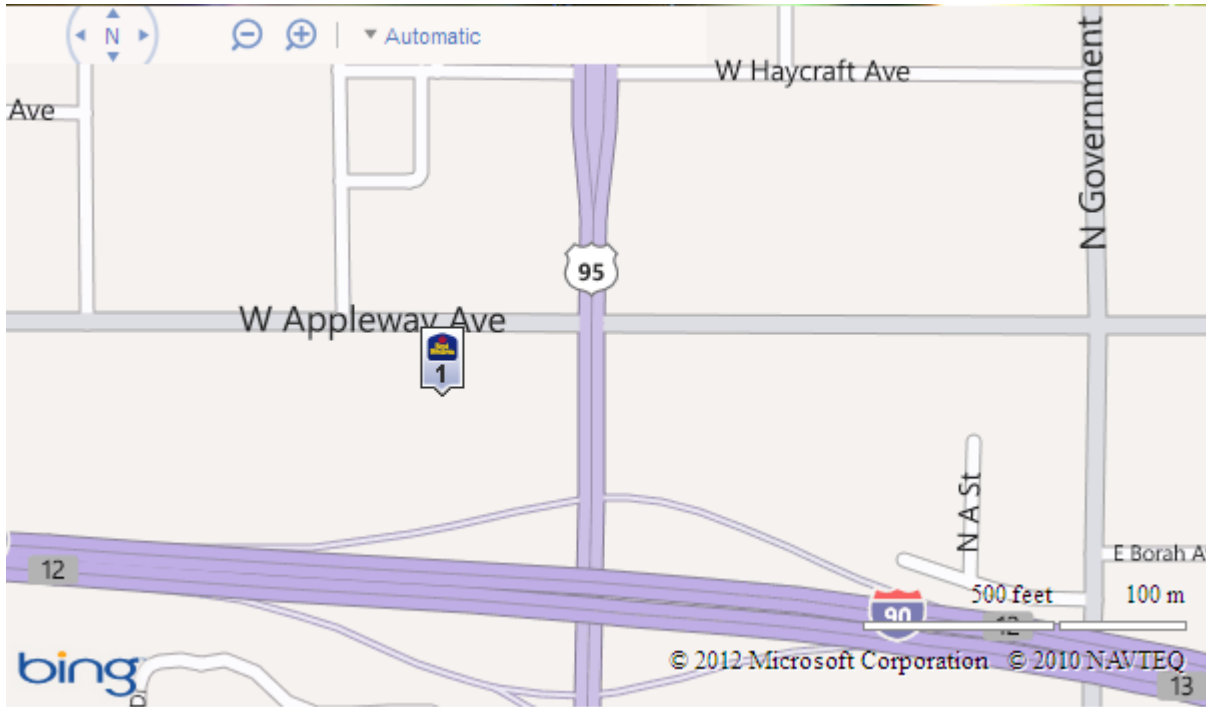

Best Western Coeur d'Alene Inn & Conference Center

West 506 Appleyway, Coeur d'Alene, ID

Phone: (208) 765-3200 • (800) 251-7829 • Fax: (208) 664-1962 • Email: info@CDAInn.com

LOCATION

DIRECTIONS FROM:

The North: Follow Highway 95 South until you reach Appleyway. Turn right on Appleyway and then left into our parking lot. The BEST WESTERN PLUS Coeur d'Alene Inn is behind the Mobil Service Station.

The South: Proceed North on Highway 95 until you cross over the Interstate. Turn left on Appleyway. The BEST WESTERN PLUS Coeur d'Alene Inn is behind the Mobil Service Station.

The East: Follow Interstate 90 West into Coeur d'Alene. Take Exit 12 and turn right, then turn left on Appleyway. The BEST WESTERN PLUS Coeur d'Alene Inn is behind the Mobil Service Station.

The West: Turn left off the exit which will take you over Interstate 90. Turn left on Appleyway. The BEST WESTERN PLUS Coeur d'Alene Inn is behind the Mobil Service Station.